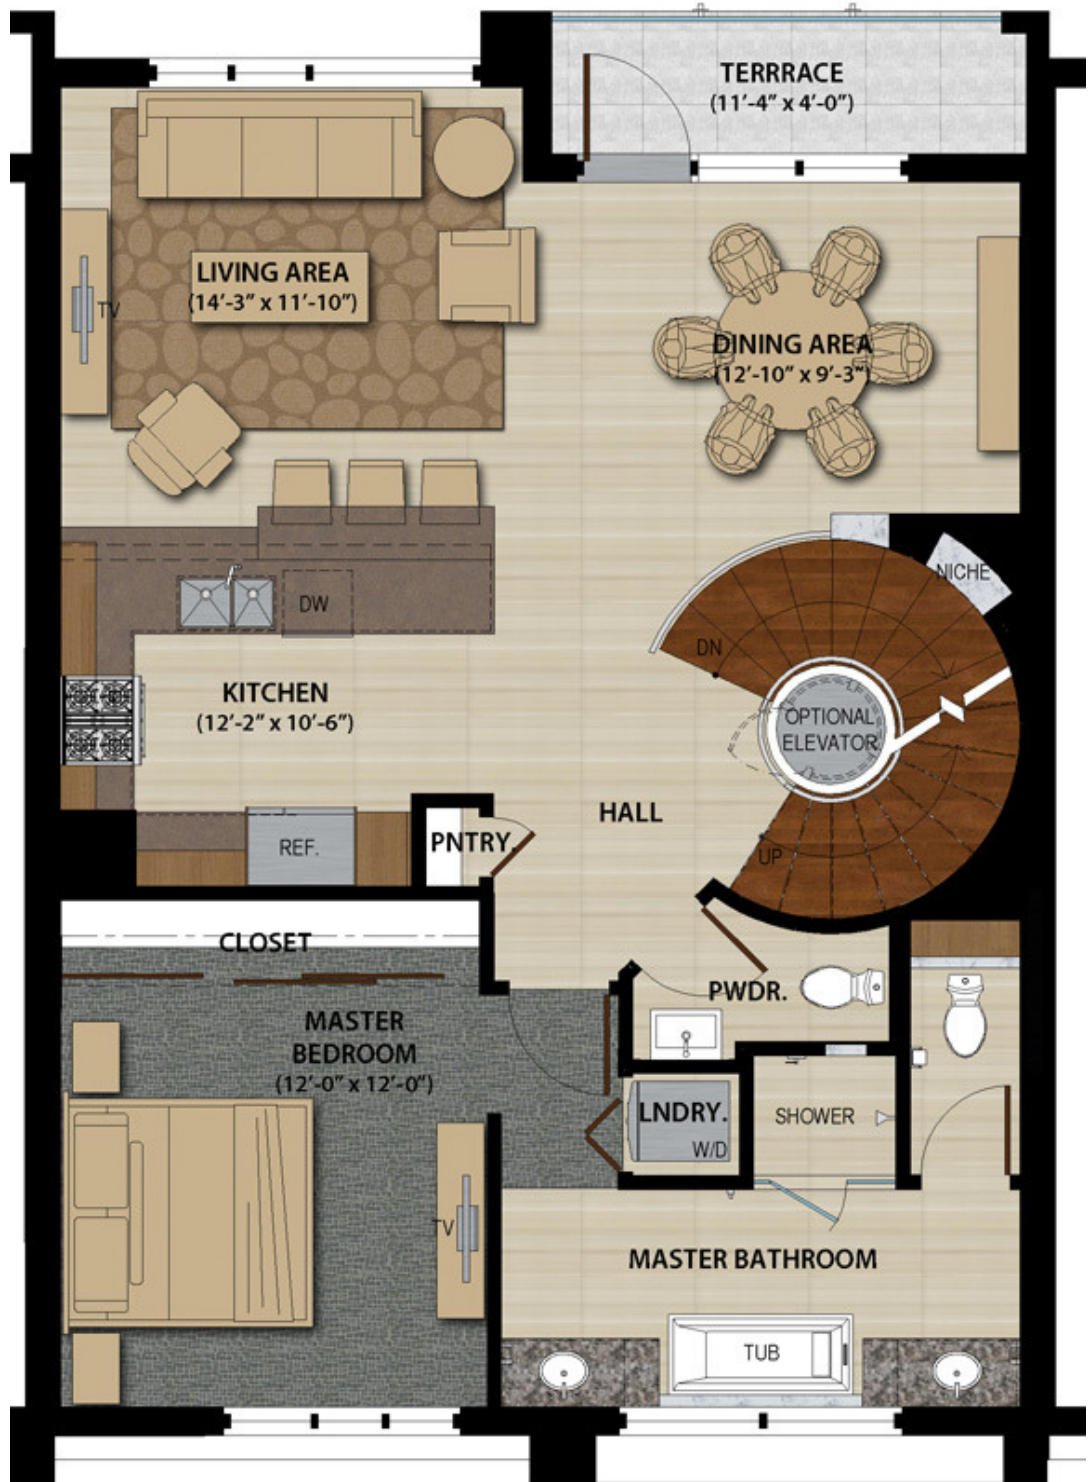

# 272 COSMOPOLITAN COURT

First Floor ..... 639 sf  
 2nd Floor ..... 983 sf  
**Total A/C.....1,622**  
 Garage .....392 sf  
 Porch .....33 sf  
 Terrace 1.....55 sf  
 Terrace 2.....55 sf  
**Total.....2,157 sf**

FIRST FLOOR PLAN

SECOND FLOOR PLAN