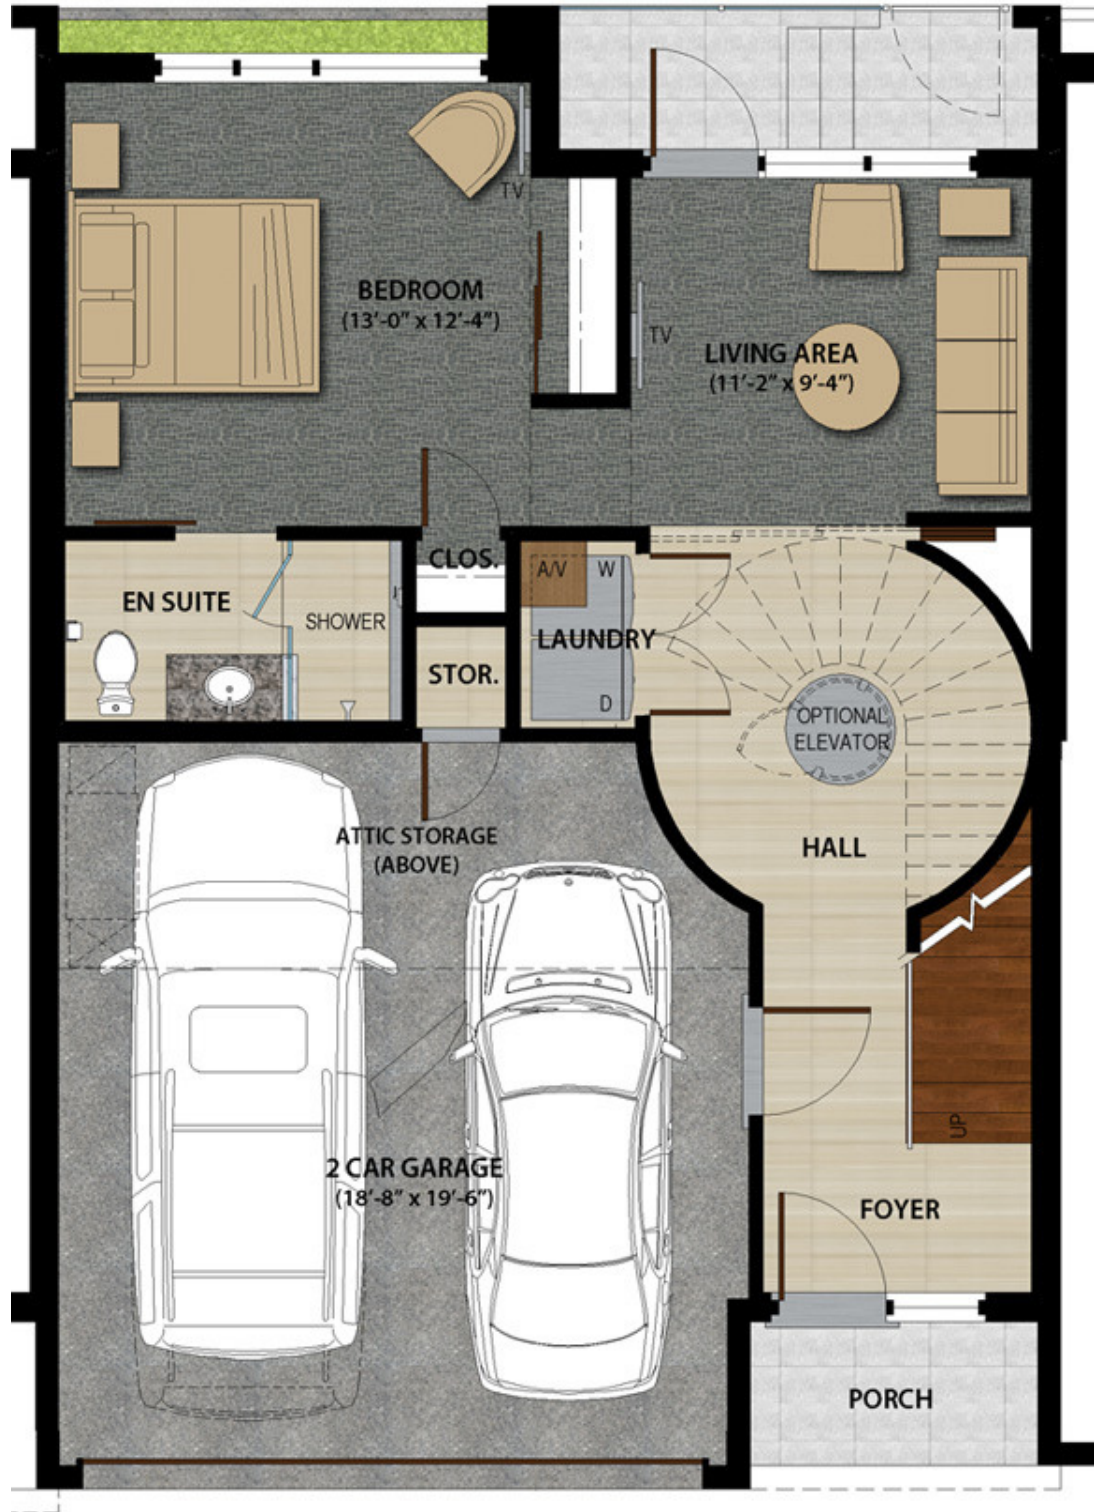

# 272 COSMOPOLITAN COURT

First Floor ..... 639 sf  
 2nd Floor ..... 983 sf  
**Total A/C.....1,622**  
 Garage .....392 sf  
 Porch .....33 sf  
 Terrace 1.....55 sf  
 Terrace 2.....55 sf  
**Total.....2,157 sf**

FIRST FLOOR PLAN

SECOND FLOOR PLAN