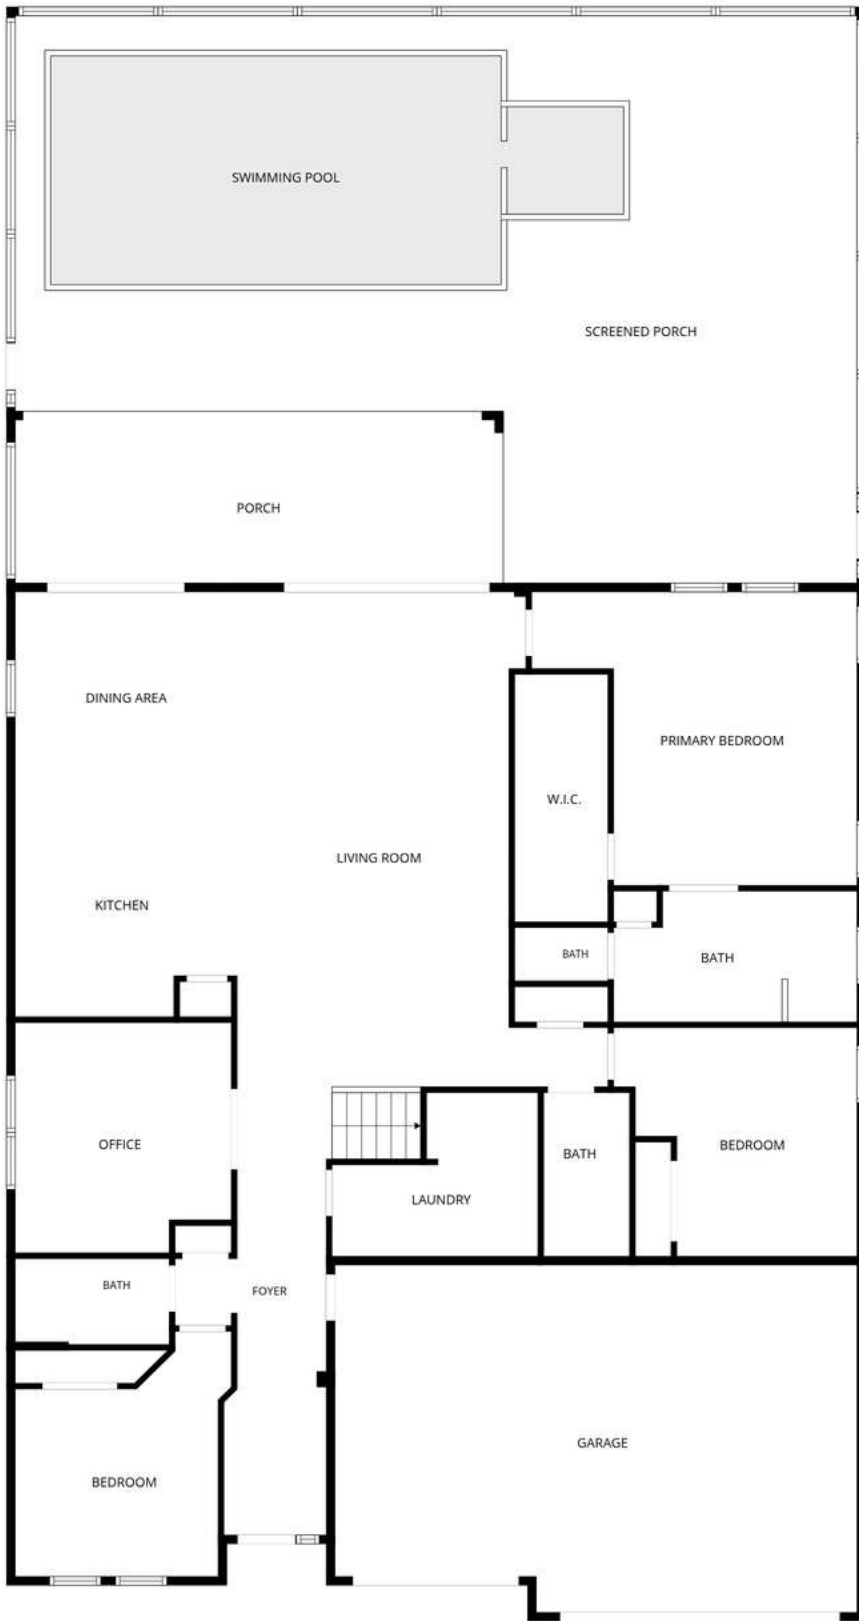

12635 NIGHT VIEW DRIVE

FLOOR PLAN

1st floor

2nd floor

THE LEADERS IN SARASOTA LUXURY REAL ESTATE

Floorplan created by Cubicasa App. Measurements are deemed reliable, but not guaranteed.